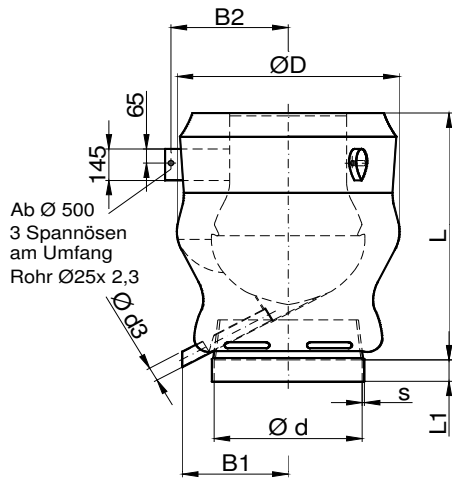

Rediff regenkap type AUG 10/By, sokaansluiting + B
Luchtafvoer met geïntregeerde regenwater-afscheider

REDIFF type AUG 10/By with socket connection and
exhaust air diffuser with integrated rain deflector

PVC, PVC-C, PPs, PP, PE, PPs-el, PVDF									
d	D	L	L1	s PVC	s PP-Basis	B1	B2	d3	kg
0110mb	170	200	40	3,0	3,0	80	-	16	0,5
0125mb	190	230	40	3,0	3,0	90	-	20	0,6
0140mb	215	255	40	3,0	3,0	100	-	20	0,8
0160mb	245	295	40	3,0	3,0	115	-	25	1,0
0180mb	275	330	50	3,0	3,0	130	-	25	1,3
0200mb	305	365	50	3,0	3,0	150	-	25	1,5
0225mb	345	415	50	3,0	4,0	156	-	25	1,9
0250mb	380	460	60	3,0	4,0	185	-	25	2,4
0280mb	425	515	50	3,0	4,0	205	-	25	2,9
0315mb	480	580	50	3,0	5,0	235	-	32	3,7
0355mb	540	650	50	4,0	5,0	260	-	32	6,2
0400mb	610	735	70	4,0	6,0	290	-	40	8,1
0450mb	685	825	65	6,0	6,0	290	-	40	10,1
0500mb	765	915	100	6,0	6,0	370	410	50	19,0
0560mb	855	1030	100	6,0	6,0	405	455	50	15,9
0600mb	915	1100	100	6,0	6,0	450	490	63	27,2
0630mb	960	1155	100	6,0	6,0	450	490	63	20,0

Auswurfgeschwindigkeit 7 und 12 m auf Anfrage.