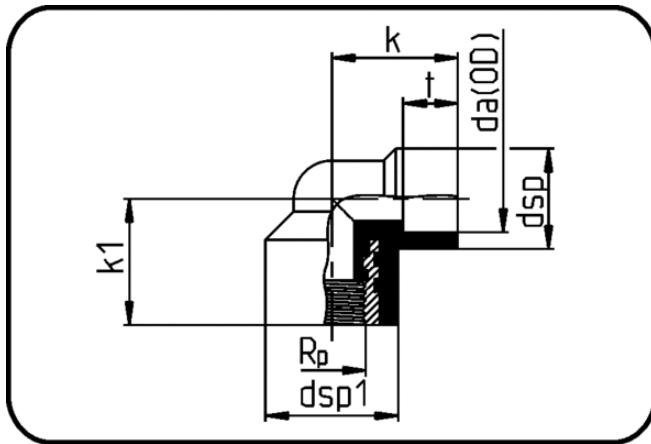

Fittings

Code: 087

- **Transition Elbow 90°**
- with R metal female thread
- injection moulded
- **Socket-welding**
- PE 100 blue

Dimension	Code	Detail	da(OD) mm	R inch	dsp mm	dsp1 mm	k mm	k1 mm	Weight
20	22.087.0020.07	20X1/2" - MOP 16 bar	20	0,5	29,3	39	37	37	0.08
25	22.087.0025.07	25X3/4" - MOP 16 bar	25	0,75	35	46	40	37	0.12