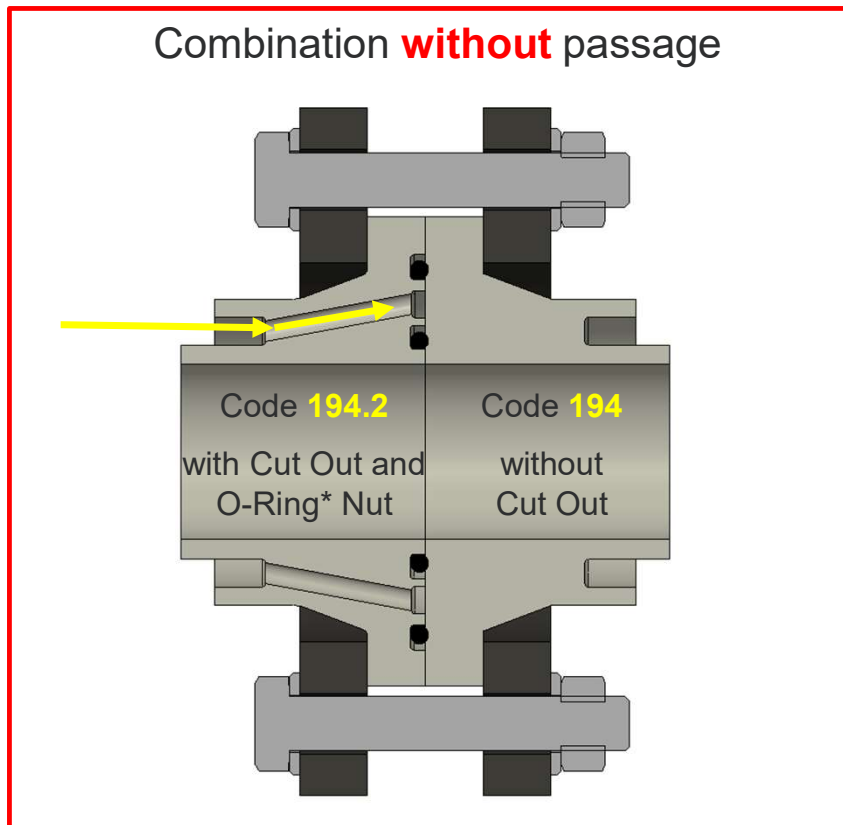

# Flange Connection Poly-Flo

Code **194**  
without Cut Out

Code **194.1**  
with Cut Out

Code **194.2**  
with Cut Out and  
EPDM O-Ring

# Poly-Flo stub flange combinations:

\*O-Ring: EPDM 70 Shore