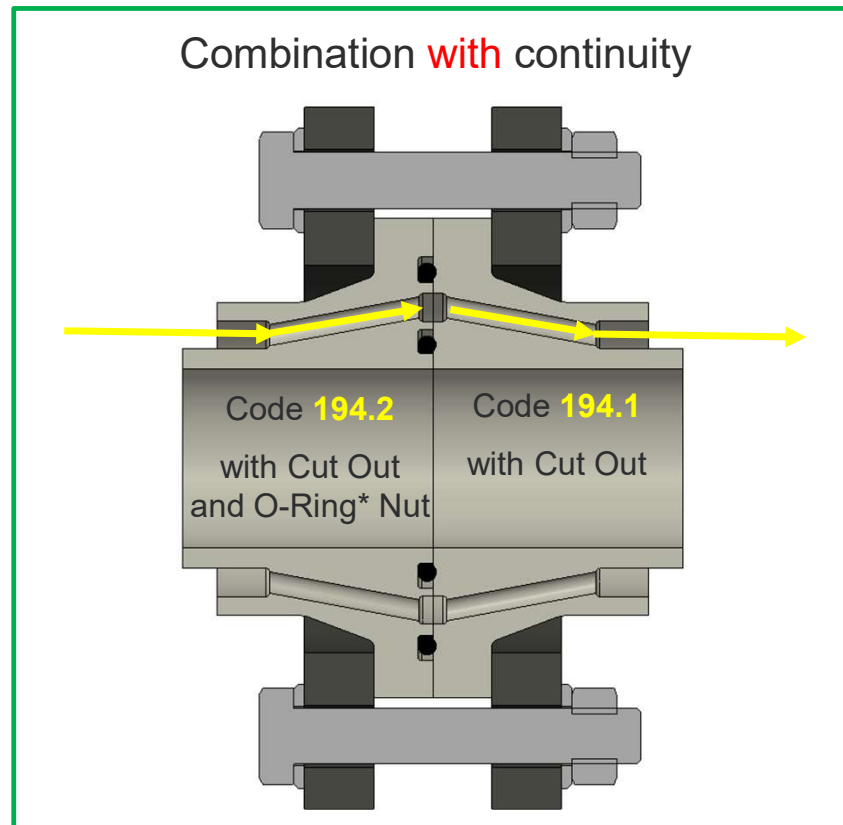

# Flange Connection Poly-Flo

Code **194**  
without Cut Out

Code **194.1**  
with Cut Out

Code **194.2**  
with Cut Out and  
EPDM O-Ring

# Poly-Flo stub flange combinations:

\*O-Ring: EPDM 70 Shore