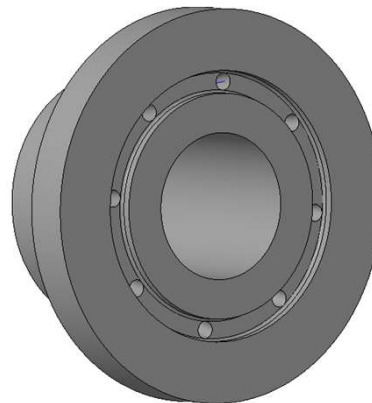

# Flange Connection Poly-Flo

Code **194**  
without Cut Out

Code **194.1**  
with Cut Out

Code **194.2**  
with Cut Out and  
EPDM O-Ring

# Poly-Flo stub flange combinations:

\*O-Ring: EPDM 70 Shore