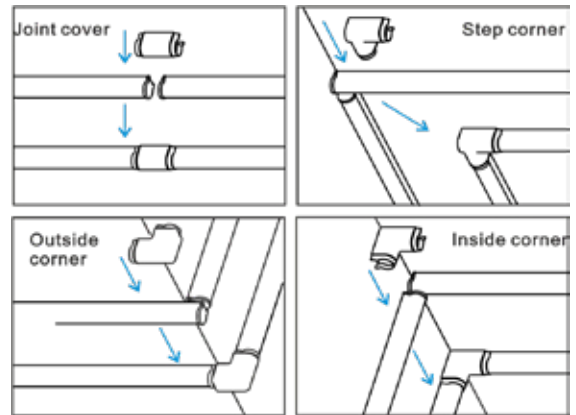

Lucoline®

- *The most innovative border tubing in the industry*
- *5 year extended warranty*
- *All lengths available, cuttable every 55mm*
- *Bright and consistent illumination with optics*
- *Silicone coated PCB*
- *Condensation proof design with breather filter*
- *PMMA (UL94-HB)*
- *Runs up to 40 meters on only one power supply*
- *RGB version*
- *Custom colours possible*
- *Fast and easy installation*

It is available in a range of standard colours but also in RGB.

It is easy to install, every section is cuttable and can be resealed easy. The cut piece can be reused.

SPECIFICATIONS

- Dimensions:
32mm (W) x 45mm (H)
Lengths: 2370mm, 1186mm, 600mm (x)
Cutttable every 55mm, RGB 145 mm
- 5 year extended warranty
- Housing material in extruded PMMA
- Mounting clips in UV stabilized polycarbonate
- Mounting clip pull force >17kgs
- Mounting clip shear force >30kgs
- JST JWPF IP67 connectors
- Constant Current Technology
- Protection class IP67
- Breather filter preventing condensation
- Operating temperature -30°C ~ +60°C