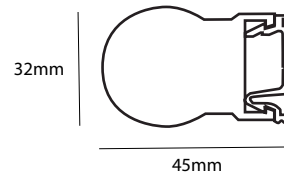

It is available in a range of standard colours but also in RGB.

It is easy to install, every section is cuttable and can be resealed easy. The cut piece can be reused.

SPECIFICATIONS

- Dimensions:
32mm (W) x 45mm (H)
Lengths: 2370mm, 1186mm, 600mm (x)
Cutttable every 55mm, RGB 145 mm
- 5 year extended warranty
- Housing material in extruded PMMA
- Mounting clips in UV stabilized polycarbonate
- Mounting clip pull force >17kgs
- Mounting clip shear force >30kgs
- JST JWPF IP67 connectors
- Constant Current Technology
- Protection class IP67
- Breather filter preventing condensation
- Operating temperature -30°C ~ +60°C

POWER SUPPLY CAPACITY 24V SERIES

Item	PP2460	PP24100	PP24150	PP24200
Power Output	60W	100W	150W	200W
All Lucoline® colours (5.0W/m)	11m	19m	28m	38m

Maximum number of lengths in series: 4 x 2370 per leg of connection cable, 8 x 2370 per cable