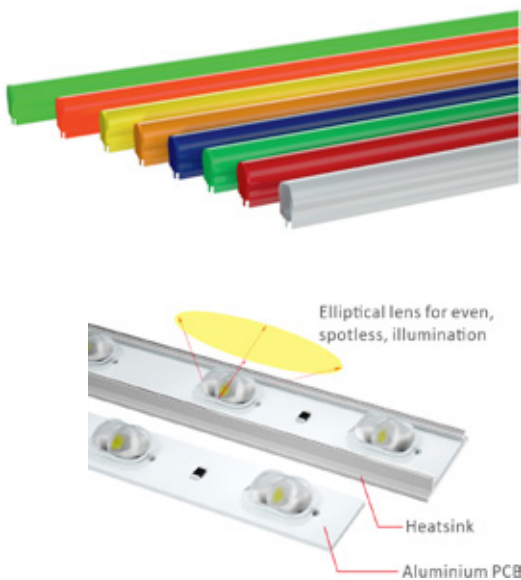

Lucoline®

- *The most innovative border tubing in the industry*
- *5 year extended warranty*
- *All lengths available, cuttable every 55mm*
- *Bright and consistent illumination with optics*
- *Silicone coated PCB*
- *Condensation proof design with breather filter*
- *PMMA (UL94-HB)*
- *Runs up to 40 meters on only one power supply*
- *RGB version*
- *Custom colours possible*
- *Fast and easy installation*

Lucoline® is the most suitable product for architectural accents on buildings, petrol sites and retail outlets. It has been completely redesigned to incorporate the latest LED, optics and production technology. Using silicone coated aluminium core PCB's, advanced optics, IP67 connections. Lucoline is the highest quality product, most reliable, on market today

It is available in a range of standard colours but also in RGB.

It is easy to install, every section is cuttable and can be resealed easy. The cut piece can be reused.

SPECIFICATIONS

- Dimensions:
32mm (W) x 45mm (H)
Lengths: 2370mm, 1186mm, 600mm (x)
Cutttable every 55mm, RGB 145 mm
- 5 year extended warranty
- Housing material in extruded PMMA
- Mounting clips in UV stabilized polycarbonate
- Mounting clip pull force >17kgs
- Mounting clip shear force >30kgs
- JST JWPF IP67 connectors
- Constant Current Technology
- Protection class IP67
- Breather filter preventing condensation
- Operating temperature -30°C ~ +60°C

POWER SUPPLY CAPACITY 24V SERIES

Item	PP2460	PP24100	PP24150	PP24200
Power Output	60W	100W	150W	200W
All Lucoline® colours (5.0W/m)	11m	19m	28m	38m

Maximum number of lengths in series: 4 x 2370 per leg of connection cable, 8 x 2370 per cable