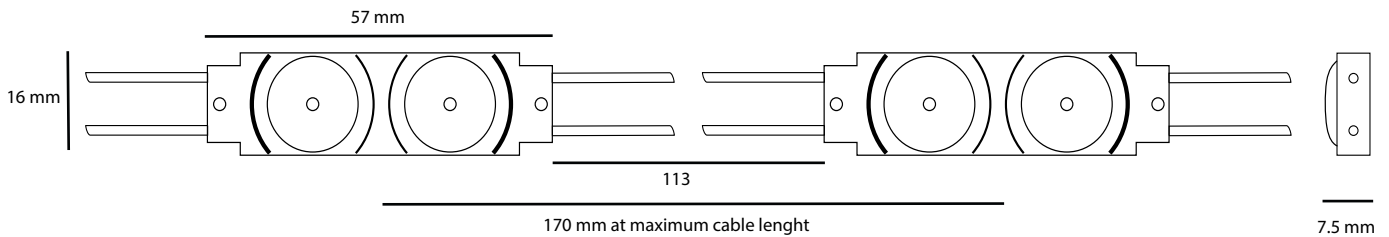

- Dimensions 57x16x7.5mm
- Warranty 5 years (first 2 years extended)
- Beam angle: 170°
- Can be cut between every unit
- EL, CE and RoHS compliant
- Narrow white binning
- Constant Current Technology
- Operating temperature -25~+60°C

LUMINOUS INTENSITY DISTRIBUTION

Item no	LED colour	CT (K)	CRI	Power (W/mod)	Flux (lm/mod)	Efficacy (lm/W)	Voltage (DC)	Modules per chain	Modules per carton
PV20-W30	white	3000	>75	0.71	99	139	12	40	1200
PV20-W40	white	4000	>75	0.72	114	158	12	40	1200
PV20-W50	white	5000	>75	0.72	113	157	12	40	1200
PV20-W65	white	6500	>75	0.70	113	161	12	40	1200
PV20-W71	white	7100	>75	0.74	110	148	12	40	1200
PV20-R	red	600-625nm		0.72	22	31	12	40	1200
PV24-W65	white	6500	>75	0.71	110	155	24	40	1200

DIMENSIONS

Light box depth (mm)	Space between modules (mm)	Installing density (pcs/m ²)	Surface luminance range (cd/m ²)
dz=60	dx=130, dy=100	72	2130-2450
dz=80	dx=150, dy=150	43	1200-1560
dz=100	dx=170, dy=160	36	990-1140
dz=120	dx=170, dy=170	25	880-990