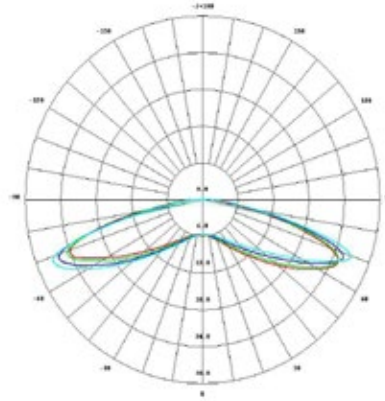

SPECIFICATIONS

- Dimensions 57x16x7.5mm
- Warranty 5 years (first 2 years extended)
- Beam angle: 170°
- Can be cut between every unit
- EL, CE and RoHS compliant
- Narrow white binning
- Constant Current Technology
- Operating temperature -25~+60°C

LUMINOUS INTENSITY DISTRIBUTION

Item no	LED colour	CT (K)	CRI	Power (W/mod)	Flux (lm/mod)	Efficacy (lm/W)	Voltage (DC)	Modules per chain	Modules per carton
PV20-W30	white	3000	>75	0.71	99	139	12	40	1200
PV20-W40	white	4000	>75	0.72	114	158	12	40	1200
PV20-W50	white	5000	>75	0.72	113	157	12	40	1200
PV20-W65	white	6500	>75	0.70	113	161	12	40	1200
PV20-W71	white	7100	>75	0.74	110	148	12	40	1200
PV20-R	red	600-625nm		0.72	22	31	12	40	1200
PV24-W65	white	6500	>75	0.71	110	155	24	40	1200