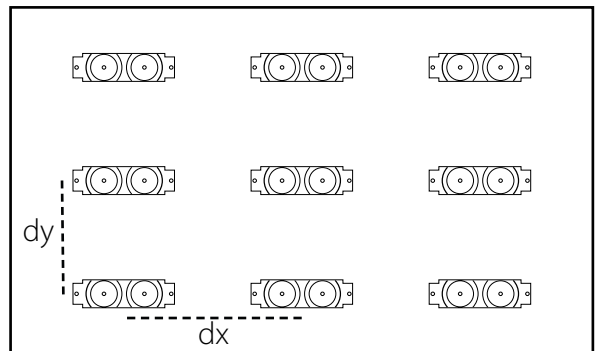

POWER SUPPLY CAPACITY 12V SERIES

Item	PP1230	PP1260	PP12100	PP12150	PP12200
Power Output	30W	60W	100W	150W	200W
PV20 modules / power supply	38	75	125	188	250
Maximum 40 modules per chain					

POWER SUPPLY CAPACITY 24V SERIES

Item	PP2430	PP2460	PP24100	PP24150	PP24200
Power Output	30W	60W	100W	150W	200W
PV24 modules / power supply	38	75	125	188	250
Maximum 80 modules per chain					

PACKAGING

Item	Qty (pcs/bag)	Qty (bag / carton)	Total Qty (pcs / carton)	Total weight (kg)	Carton size (LxWxH) in mm
PV20/PV24	40	30	1200	15.2	528 x 376 x 272