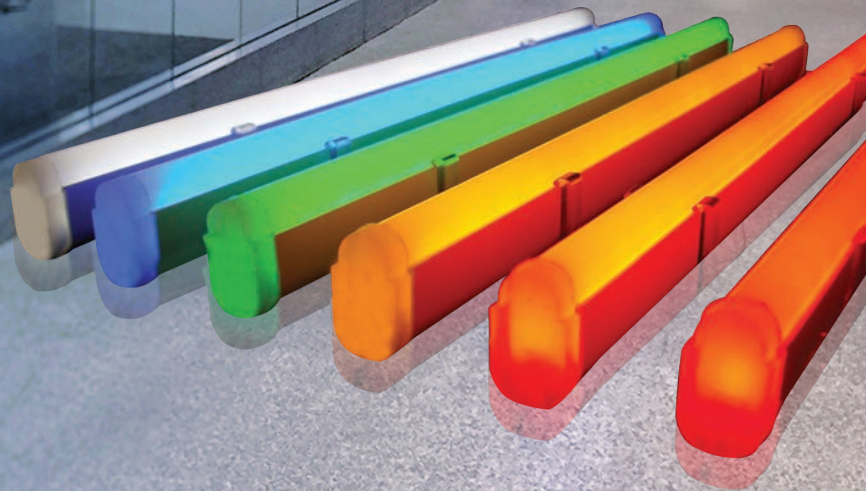

ColorLINE

Neon-inspired tubing

We Brighten
Your Brands.

SloanLED[®]
Leaders in LED Technology

Bordering on brilliance.

ColorLINE neon-inspired LED-based rigid tubing system adds stunning neon-like appeal and increased awareness to any building. Completely assembled and sealed tubes are ready for installation, and offer our brightest tubing light output, innovative lit, mitered corners, and now come in Classic and Standard colors.

- **NEW** Classic colors retain hue in daytime
- Standard colors revert to neutral, frosted white when non-illuminated
- Slim profile similar to standard neon
- High impact acrylic: UV stable, hydrocarbon insensitive, and non-fading
- Convenient, weatherproof connectors between sections
- Product can be cut to custom lengths in the field

We're on the front lines.

For over 20 years, SloanLED has been the industry leader in border tube specification, offering the industry's broadest mix of LED signage and architectural lighting solutions, designed to provide even illumination, easy installation, low maintenance, and exceptional ROI.

Product	Description
ColorLINE	LED-based rigid tubing system ideal for adding stunning neon-like appeal and increased awareness to any building.
FlexiBRITE	Flexible LED tubing, ideal for exterior and interior lighting applications such as sign perimeters, letters, symbols, accent stripes, borders, and open-face channel letters.
LEDStripe	Large profile, long run, LED-based rigid tubing system, perfect for adding lighting elegance and distinction to any building.