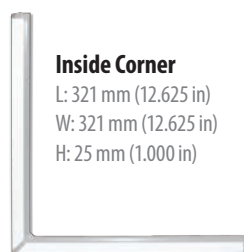

Accessories

Inside Corner

L: 321 mm (12.625 in)
W: 321 mm (12.625 in)
H: 25 mm (1.000 in)