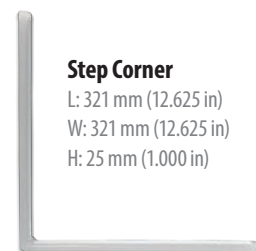

NOTE: X = desired length.
See table below for length codes.

Code	Item description	Actual length
2	0.6-m (2-ft) Tube	626 mm (24.66 in)
4	1.2-m (4-ft) Tube	1236 mm (48.66 in)
6	1.8-m (6-ft) Tube	1846 mm (72.66 in)
8	2.4-m (8-ft) Tube	2455 mm (96.66 in)

Accessories

Inside Corner

L: 321 mm (12.625 in)
W: 321 mm (12.625 in)
H: 25 mm (1.000 in)

Outside Corner

L: 321 mm (12.625 in)
W: 321 mm (12.625 in)
H: 25 mm (1.000 in)

Step Corner

L: 321 mm (12.625 in)
W: 321 mm (12.625 in)
H: 25 mm (1.000 in)