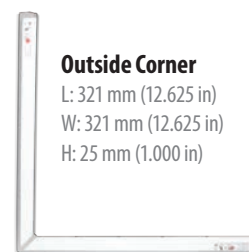

NOTE: X = desired length.
See table below for length codes.

Code	Item description	Actual length
2	0.6-m (2-ft) Tube	626 mm (24.66 in)
4	1.2-m (4-ft) Tube	1236 mm (48.66 in)
6	1.8-m (6-ft) Tube	1846 mm (72.66 in)
8	2.4-m (8-ft) Tube	2455 mm (96.66 in)

Accessories

Inside Corner

L: 321 mm (12.625 in)
W: 321 mm (12.625 in)
H: 25 mm (1.000 in)

Outside Corner

L: 321 mm (12.625 in)
W: 321 mm (12.625 in)
H: 25 mm (1.000 in)

Step Corner

L: 321 mm (12.625 in)
W: 321 mm (12.625 in)
H: 25 mm (1.000 in)