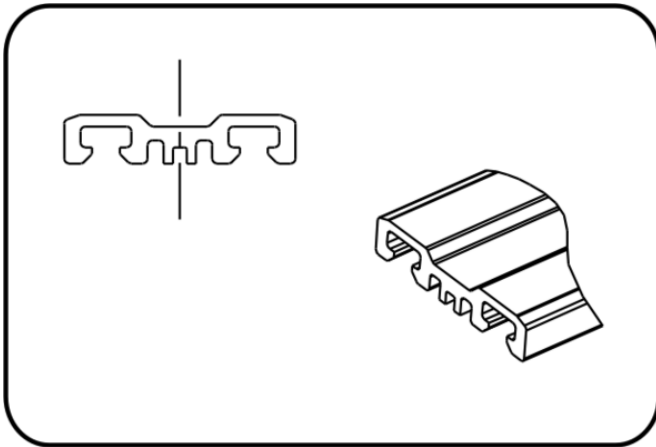

Hydroclick

Code: 579

- **HYDROCLICK Profile**
- Installation accessory
- co-extruded
- **Extrusion-welding**
- **PE 80 black / PE-el**

| Dimension | Code | Detail | Unit | Weight |
|------------|----------------|--------------|-------|--------|
| 4000X50X10 | 20.579.0000.40 | 4000X50X10mm | metre | 0.25 |