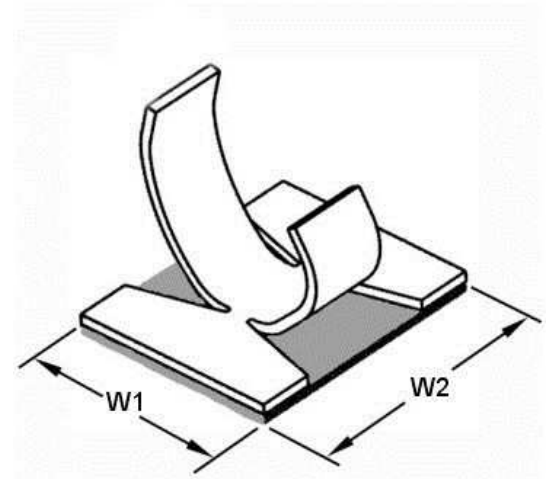

Self Adhesive Aluminium Cable Clips CB420 & CB421

Self-adhesive aluminium cable clips which provide a quick and economical solution to various wiring problems. The clips are light and flexible, and hold cables securely without damage. The adhesive is supported in a polythene pad with peel-off protective backing which provides a high level of insulation, and forms a strong and permanent bond with any smooth surface such as metal, plastic, glass, wood etc.

Available in 2 sizes; small for cables of diameter up to 6mm, large for cable diameters up to 10mm.

Supplied in packs of 250 pcs.

CB420

CB421

Dimensions:	CB420	CB421
W1	16	11
W2	19	16
Max Cable Diameter	10mm	6mm

All Dimensions in millimetres