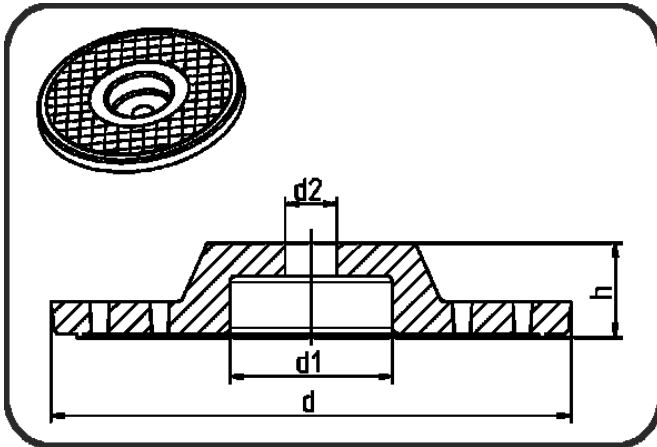

Discs

Code: 039.4

- **CPL Induktofix Disc**
- Mounting accessory
- 70/40 large grid
- injection moulded
- **Induction welding**
- **HDPE black**

Dimension	Code	Detail	Weight
80	27.039.4070.40	80/32	0.03