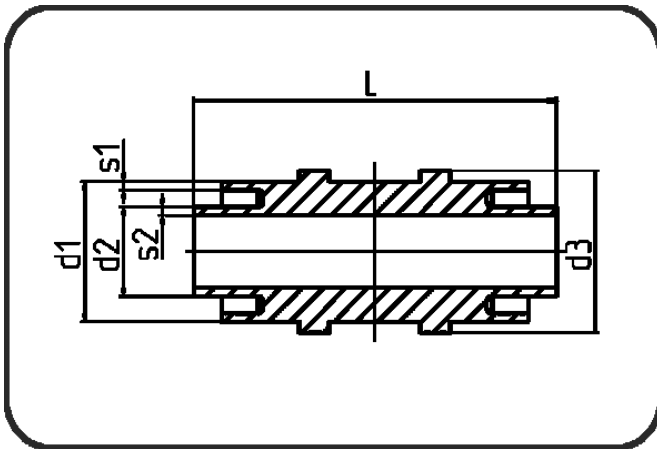

PPR Poly-Flo

Code: 208

- **Poly-Flo Dog Bone**
- Restraint / solid
- machined
- **simultaneous + cascade welding**
- **PPR grey**

Dimension	Code	Detail	d1 mm	d2 mm	s1 mm	s2 mm	d3 mm	L mm	Weight
50/32	11.208.5032.71	50/32 SDR17/11	50	32	3	3	58	130	0.15
90/63	11.208.9063.71	90/63 SDR17/11	90	63	5,4	5,8	105	136	0.464
160/110	11.208.1611.71	160/110 SDR17/11	160	110	9,5	10	180	140	1.754