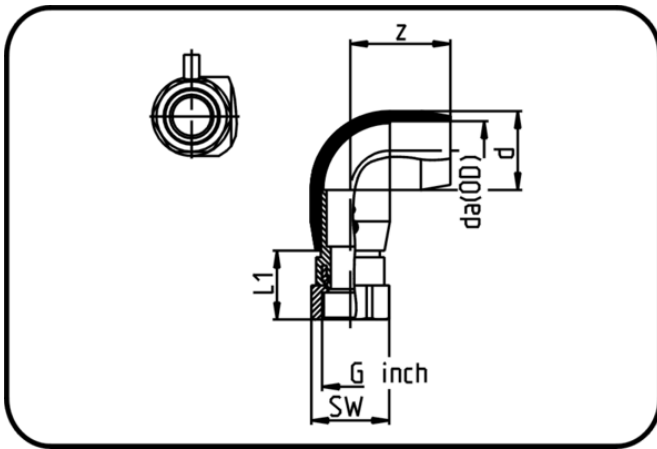

Electro Fusion Fittings

Code: 187

- E-Adaptor Elbow 90°
- with brass-female thread
- injection moulded
- Electro-fusion
- PE 100 black

Dimension	Code	Detail	da(OD) mm	z mm	L1 mm	d mm	SW mm	G inch	Weight
20 X 1/2	25.187.2020.11	20X1/2" SDR 7,4	20	58	36	30	32	0,5	0.177
25 X 3/4	25.187.2525.11	25X3/4" SDR 11	25	61	40	35	36	0,75	0.215
32 X 1	25.187.3232.11	32X1" SDR 11	32	65	44	42	41	1	0.276
40 X 1 1/4	25.187.4040.11	40X1 1/4" SDR 17/11	40	75	49	53	50	1,25	0.427
50 X 1 1/2	25.187.5050.11	50X1 1/2" SDR 17/11	50	85	56	67	60	1,5	0.775
63 X 2	25.187.6363.11	63X2" SDR 17/11	63	100	67	83	70	2	1.16